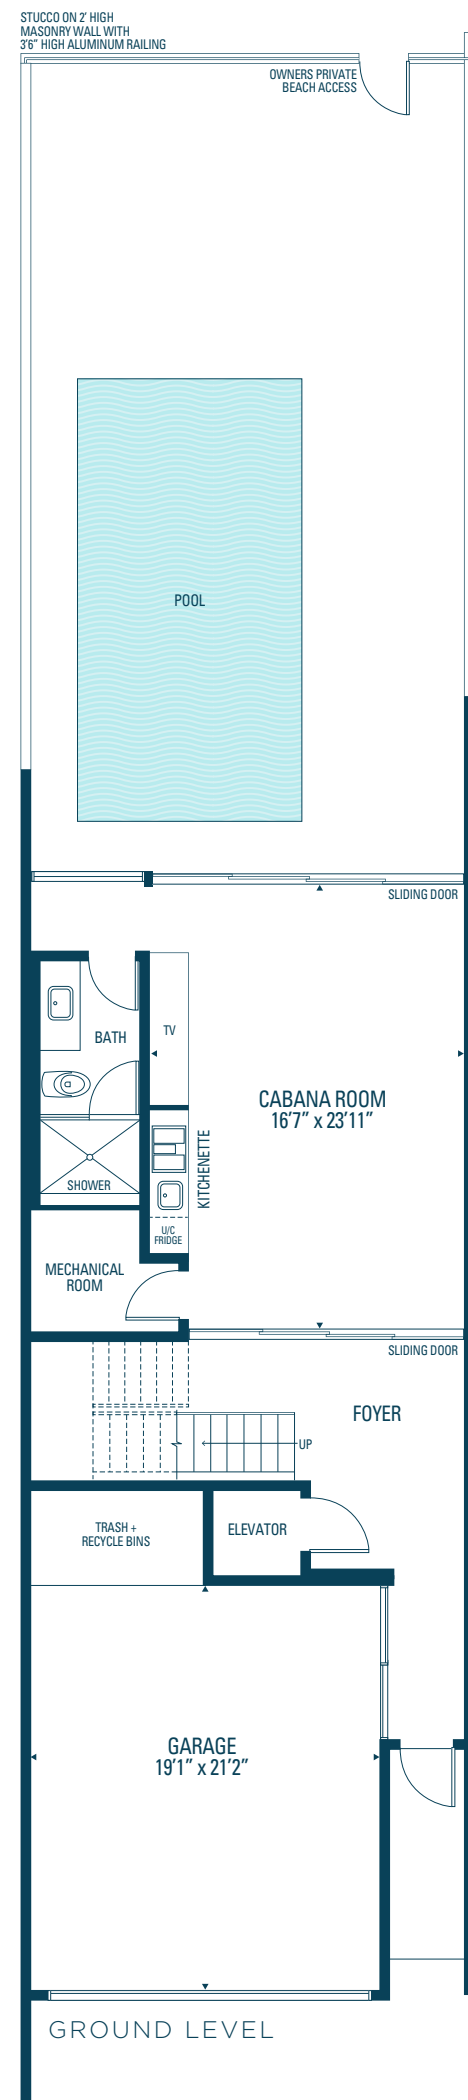

OCEAN THREE
4,048 sq. ft.