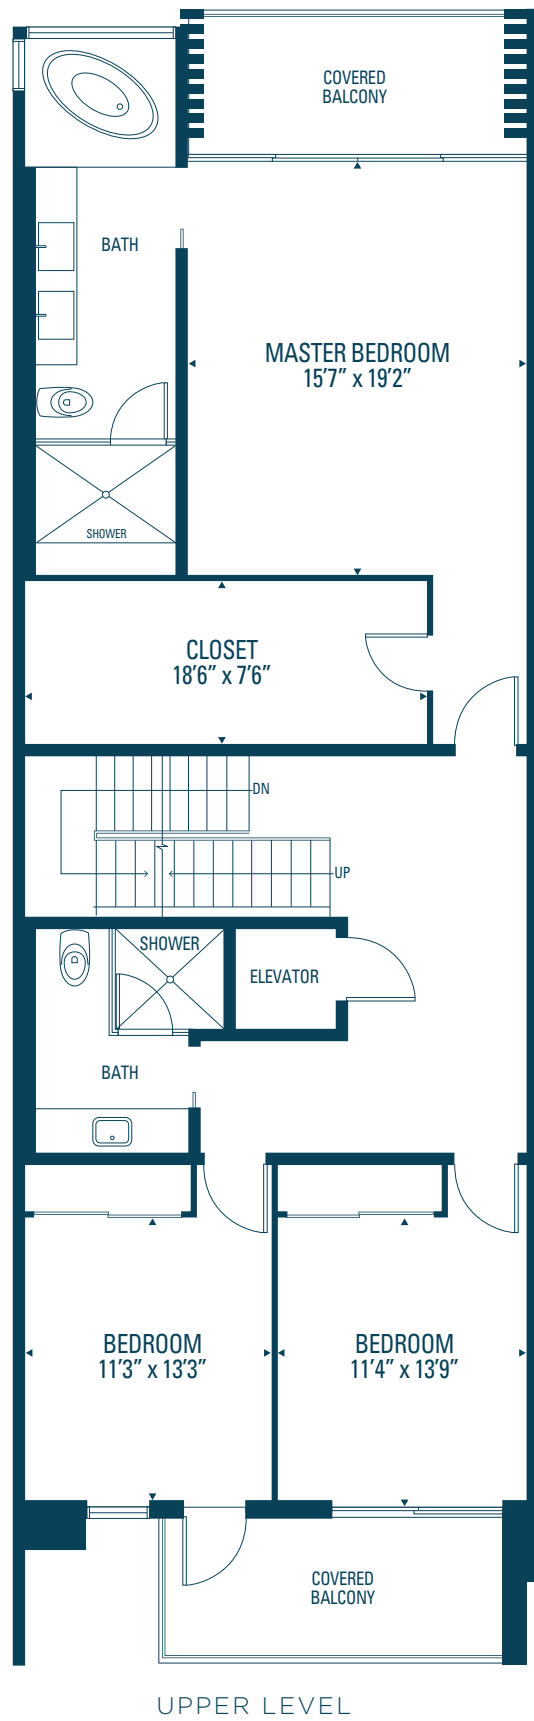

OCEAN THREE
4,048 sq. ft.