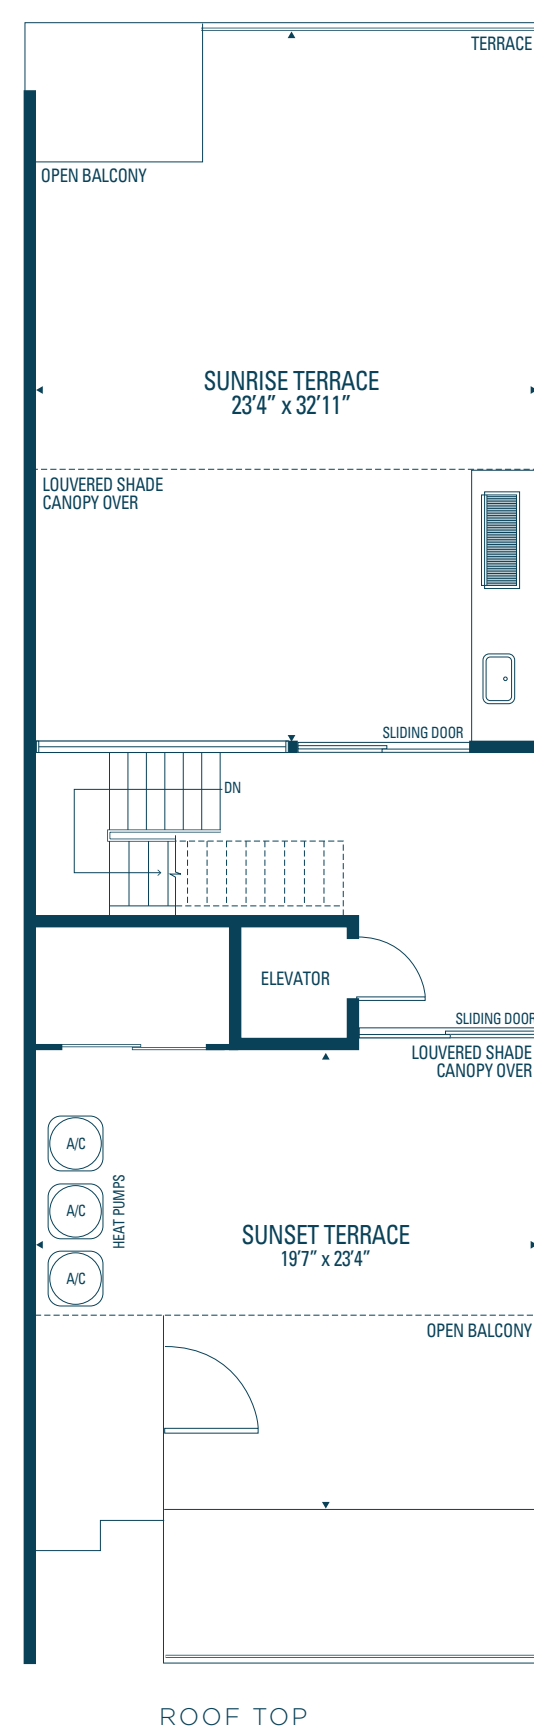

OCEAN THREE
4,048 sq. ft.