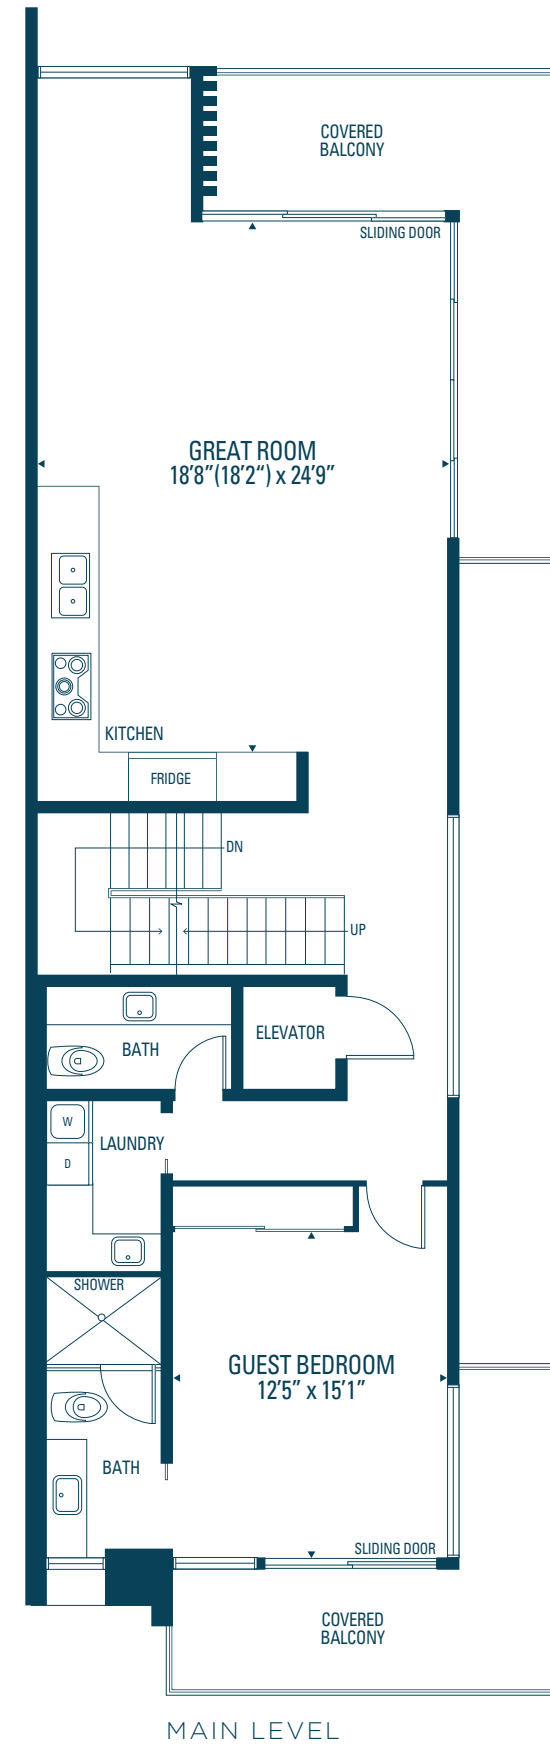

OCEAN TWO
3,472 sq. ft.