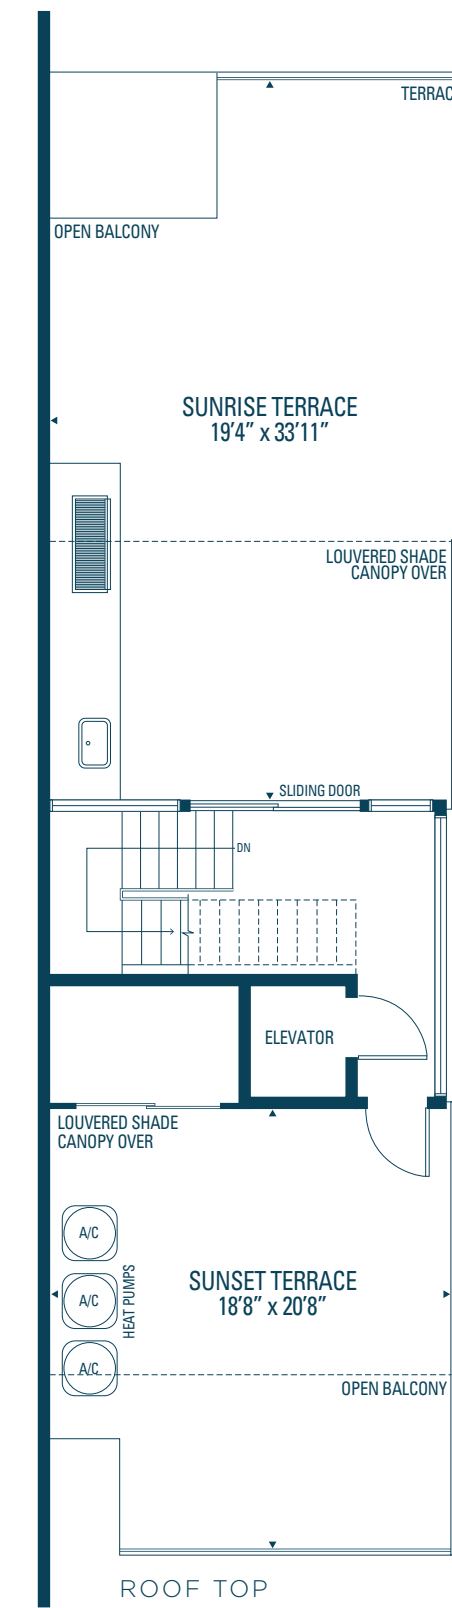

OCEAN TWO
3,472 sq. ft.