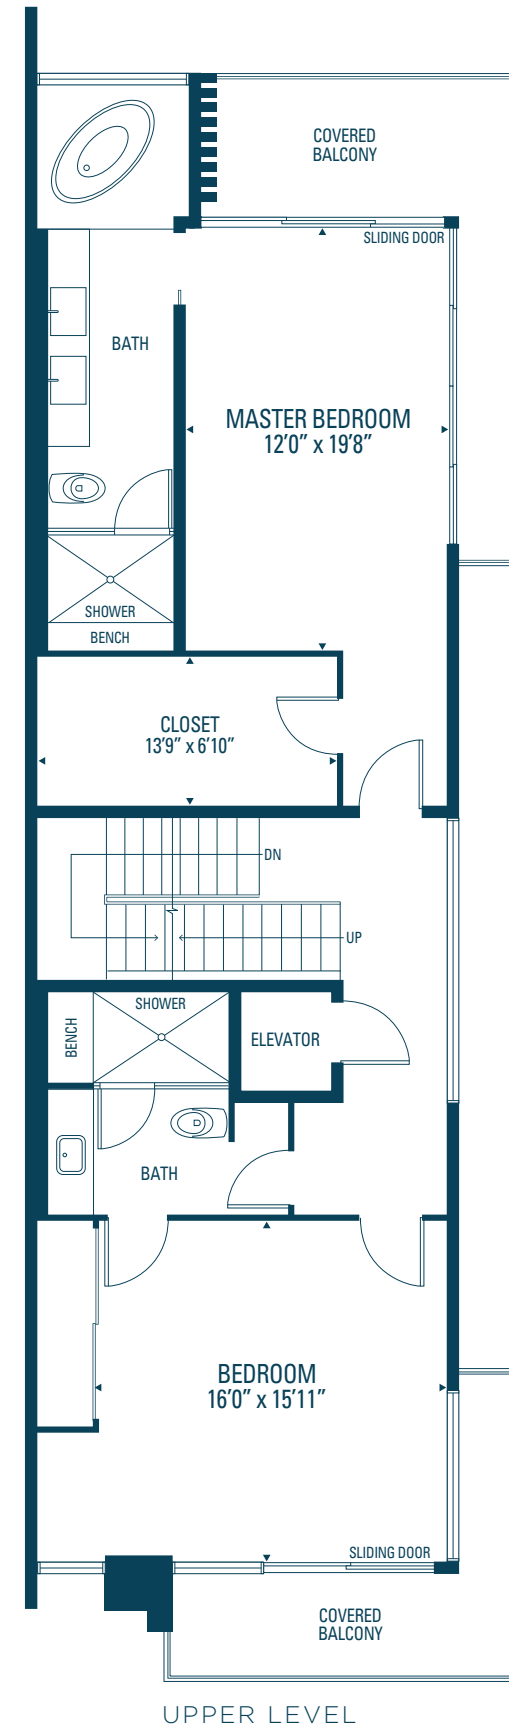

OCEAN TWO
3,472 sq. ft.