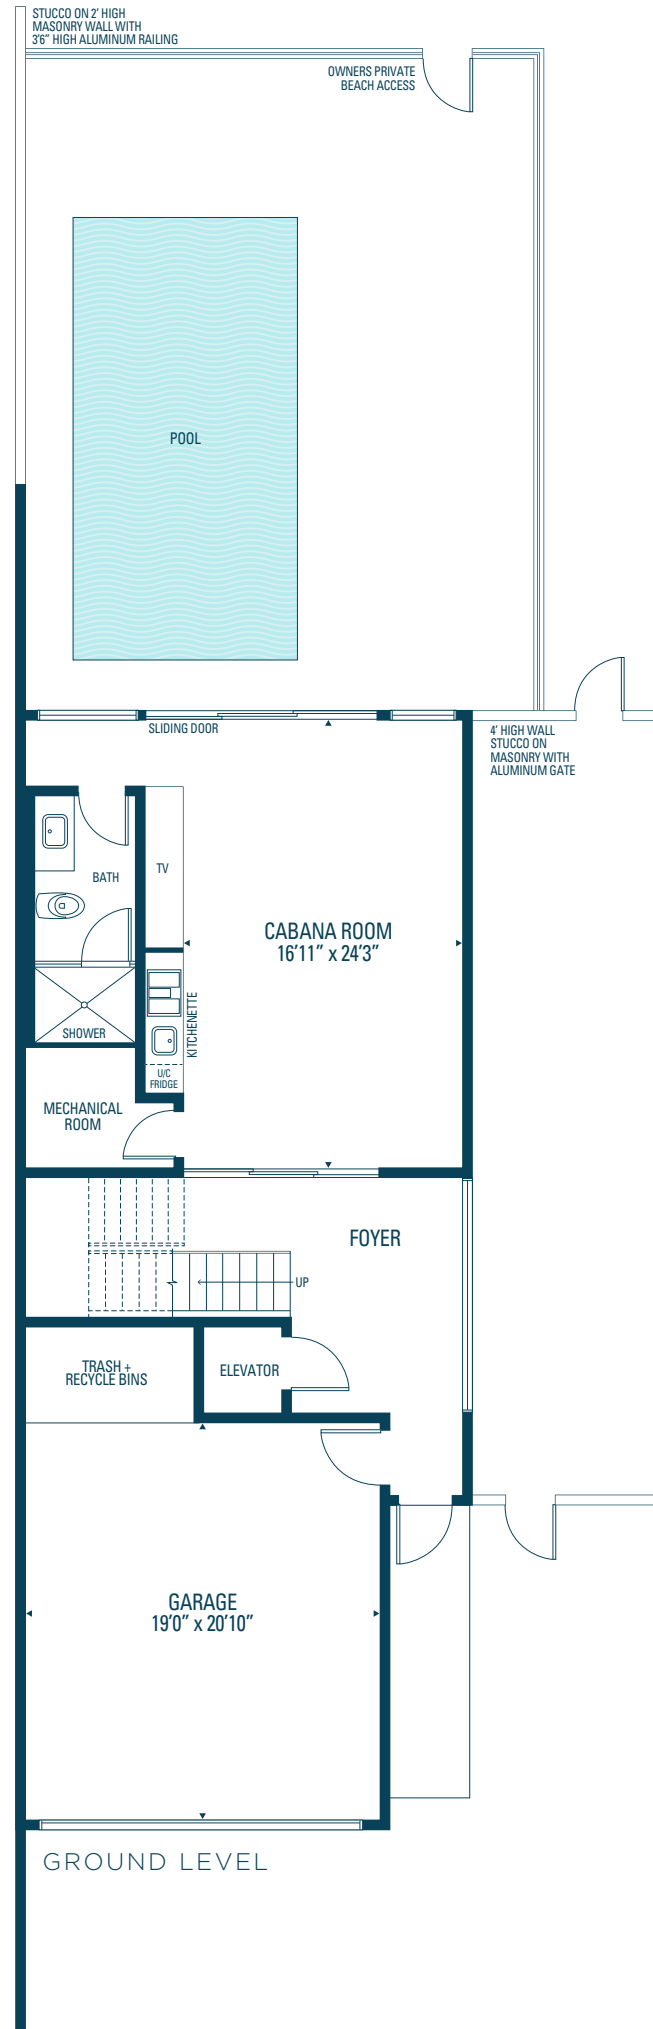

OCEAN TWO
3,472 sq. ft.