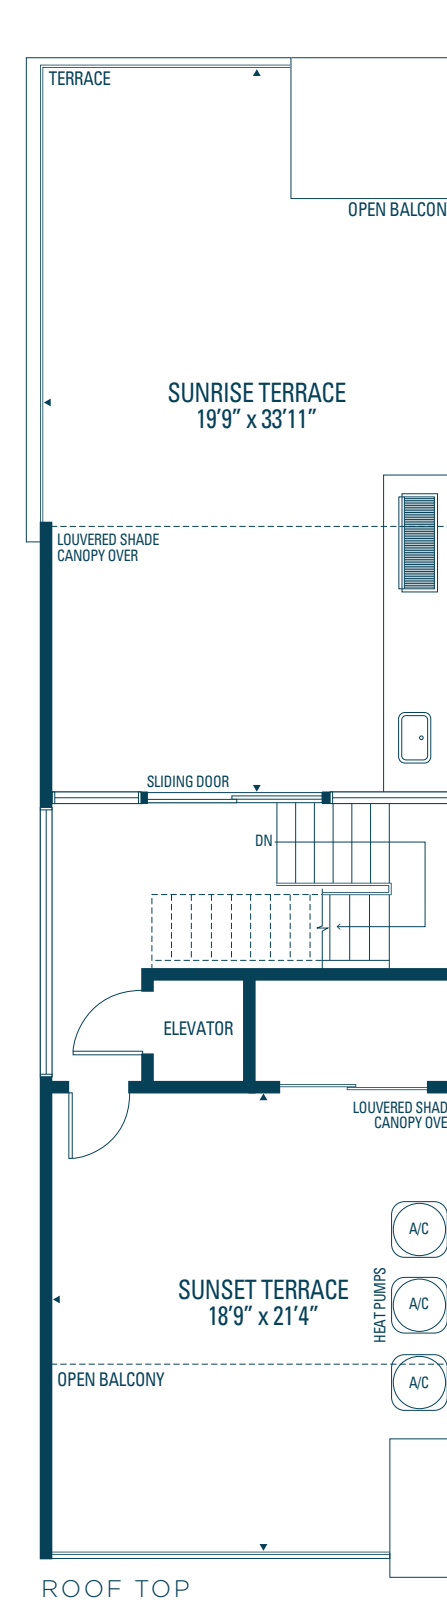

OCEAN ONE
3,389 sq. ft.

ROOF TOP