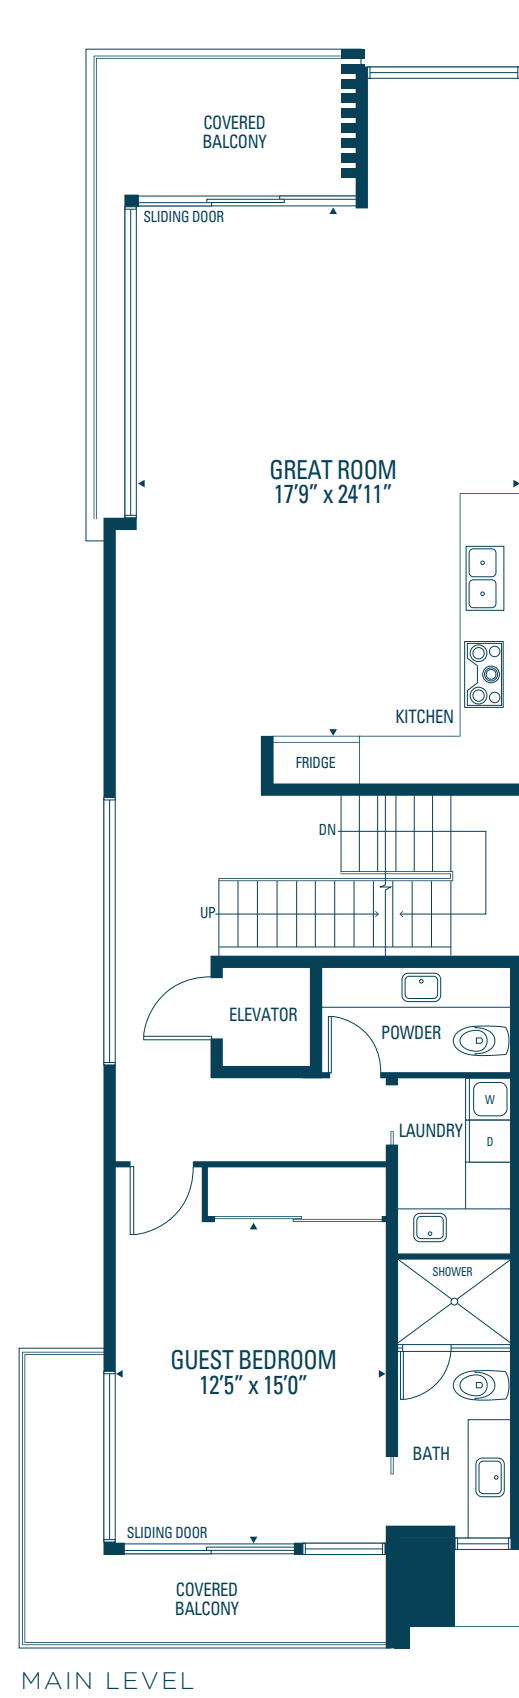

OCEAN ONE
3,389 sq. ft.

MAIN LEVEL