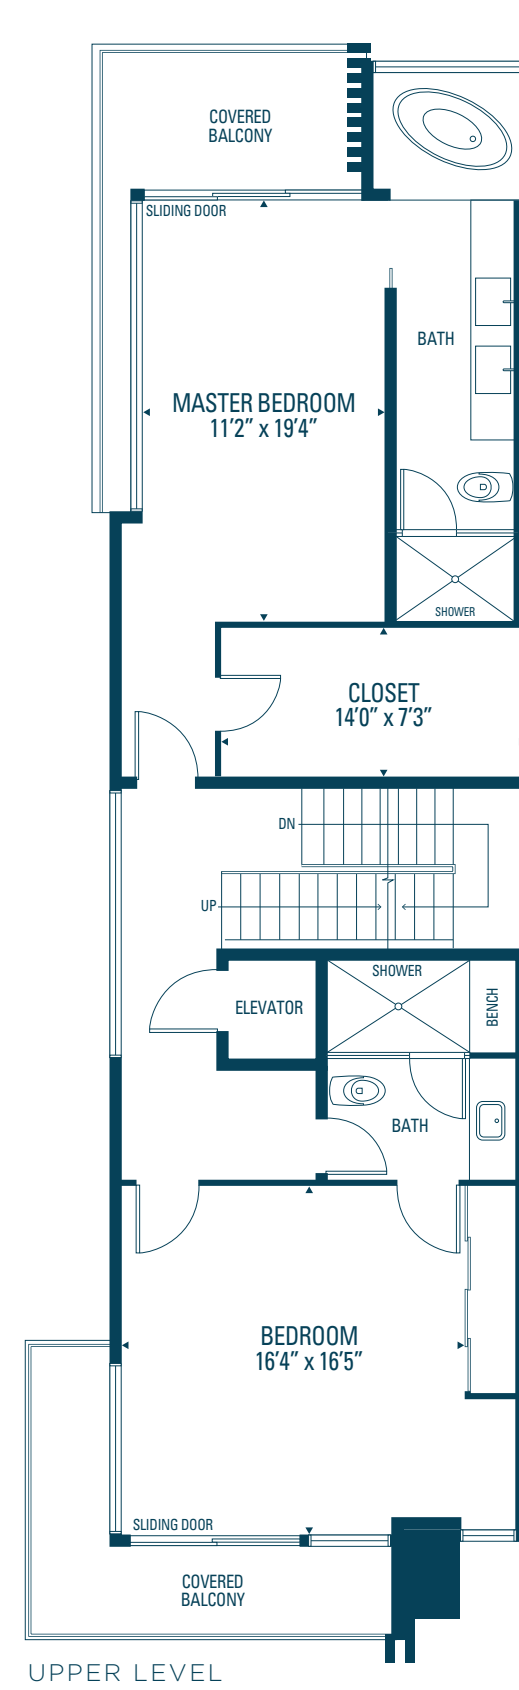

UPPER LEVEL