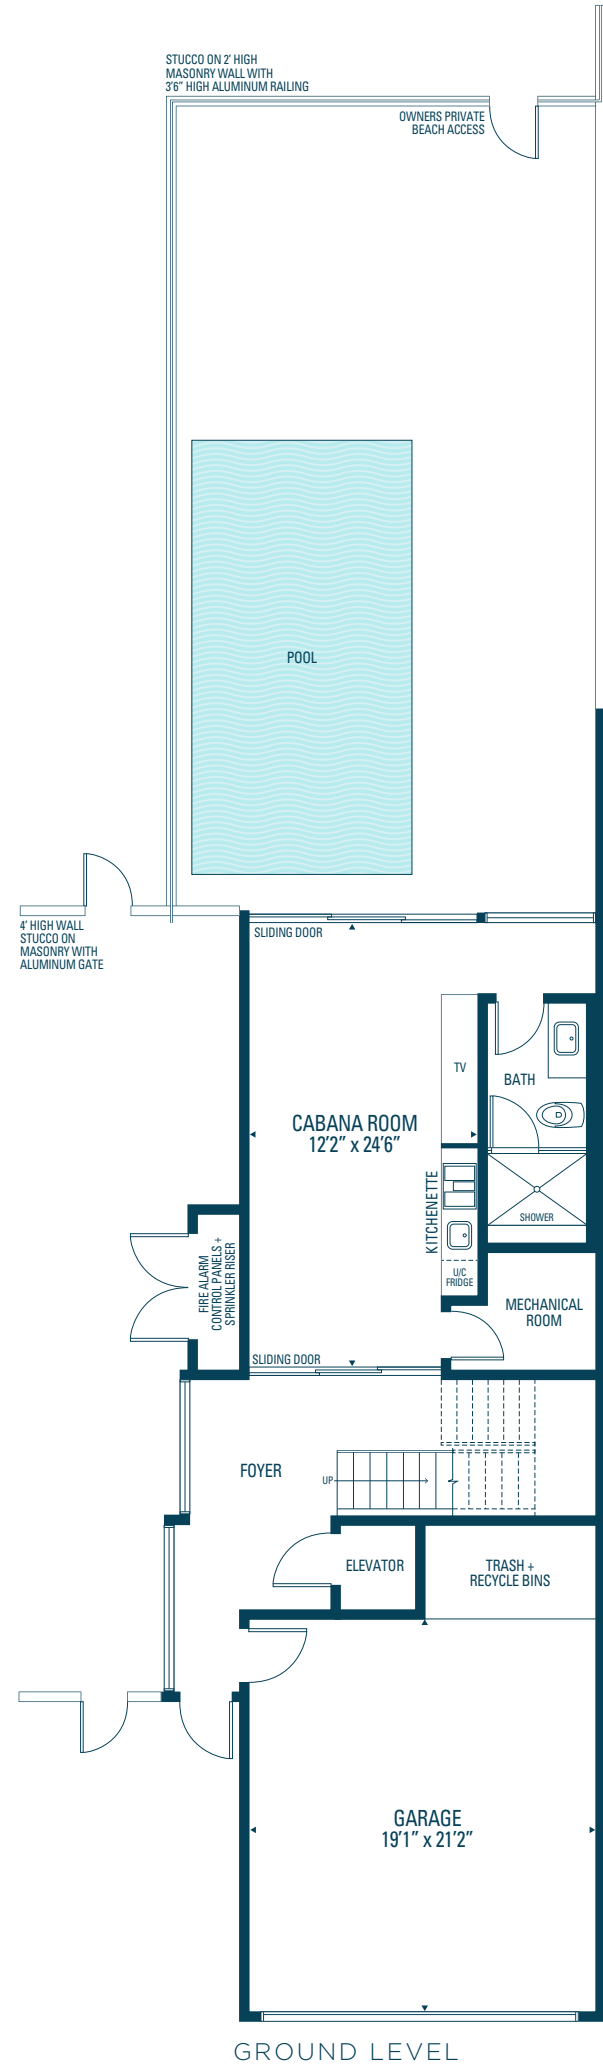

OCEAN ONE
3,389 sq. ft.

GROUND LEVEL